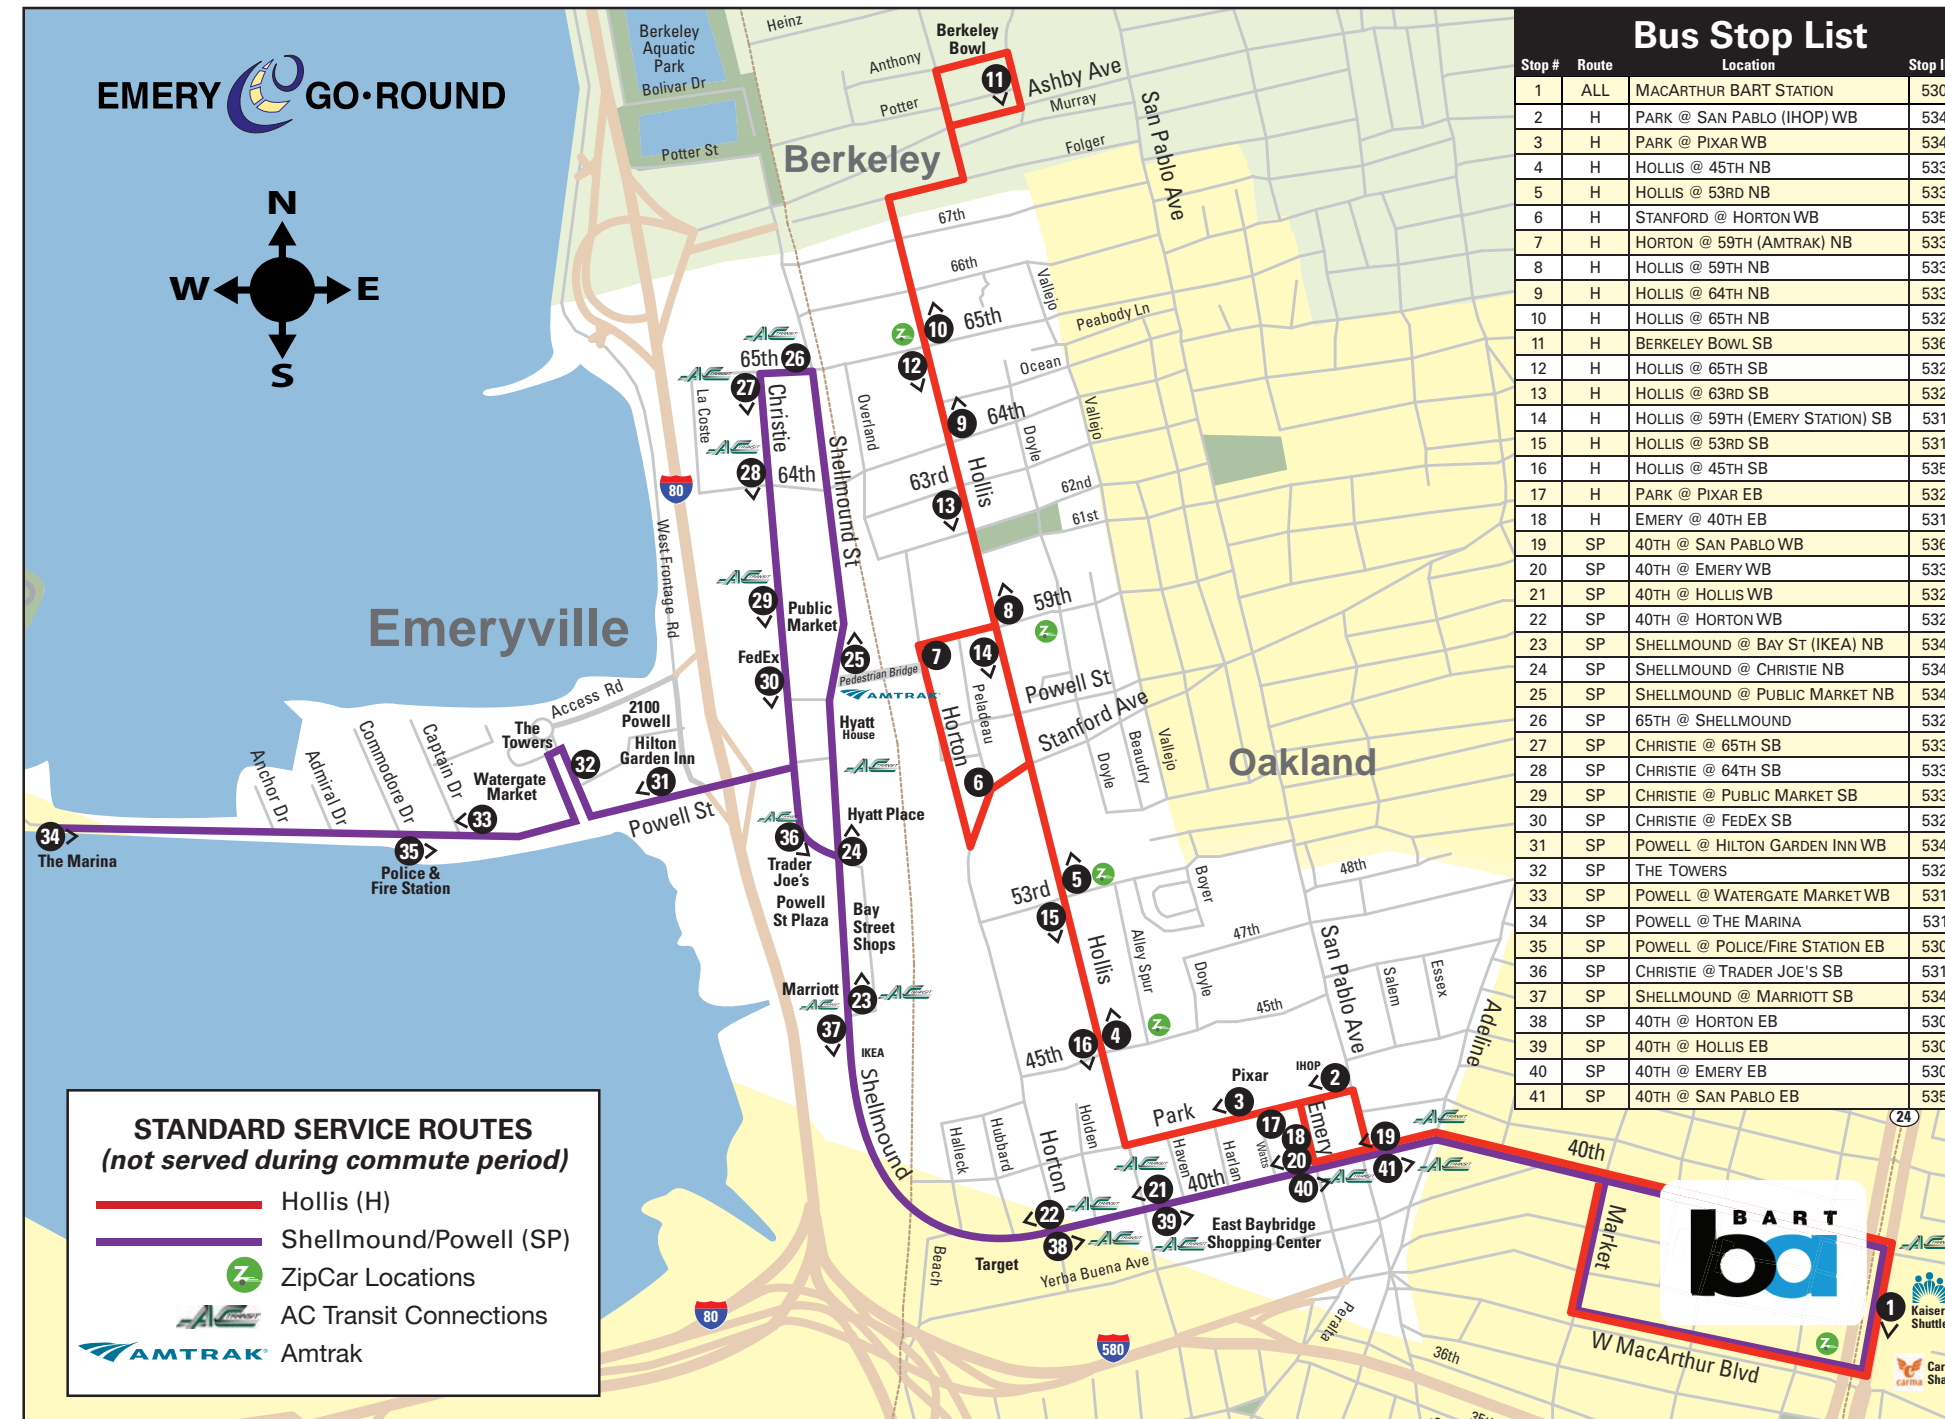

See reverse side for the Commute Schedule

Stop #	Route	Location	Stop ID #
1	ALL	MACARTHUR BART STATION	5300
2	H	PARK @ SAN PABLO (IHOP) WB	5341
3	H	PARK @ PIXAR WB	5343
4	H	HOLLIS @ 45TH NB	5335
5	H	HOLLIS @ 53RD NB	5336
6	H	STANFORD @ HORTON WB	5366
7	H	HORTON @ 59TH (AMTRAK) NB	5334
8	H	HOLLIS @ 59TH NB	5337
9	H	HOLLIS @ 64TH NB	5339
10	H	HOLLIS @ 65TH NB	5321
11	H	BERKELEY BOWL SB	5366
12	H	HOLLIS @ 65TH SB	5327
13	H	HOLLIS @ 63RD SB	5320
14	H	HOLLIS @ 59TH (EMERY STATION) SB	5319
15	H	HOLLIS @ 53RD SB	5318
16	H	HOLLIS @ 45TH SB	5352
17	H	PARK @ PIXAR EB	5323
18	H	EMERY @ 40TH EB	5317
19	SP	40TH @ SAN PABLO WB	5367
20	SP	40TH @ EMERY WB	5338
21	SP	40TH @ HOLLIS WB	5325
22	SP	40TH @ HORTON WB	5326
23	SP	SHELLMOUND @ BAY ST (IKEA) NB	5340
24	SP	SHELLMOUND @ CHRISTIE NB	5345
25	SP	SHELLMOUND @ PUBLIC MARKET NB	5346
26	SP	65TH @ SHELLMOUND	5328
27	SP	CHRISTIE @ 65TH SB	5331
28	SP	CHRISTIE @ 64TH SB	5330
29	SP	CHRISTIE @ PUBLIC MARKET SB	5333
30	SP	CHRISTIE @ FEDEx SB	5322
31	SP	POWELL @ HILTON GARDEN INN WB	5344
32	SP	THE TOWERS	5329
33	SP	POWELL @ WATERGATE MARKET WB	5310
34	SP	POWELL @ THE MARINA	5311
35	SP	POWELL @ POLICE/FIRE STATION EB	5304
36	SP	CHRISTIE @ TRADER JOE'S SB	5313
37	SP	SHELLMOUND @ MARRIOTT SB	5342
38	SP	40TH @ HORTON EB	5307
39	SP	40TH @ HOLLIS EB	5308
40	SP	40TH @ EMERY EB	5305
41	SP	40TH @ SAN PABLO EB	5367

WEEKEND SERVICE